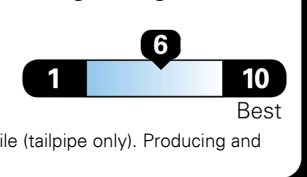

Smog Rating (tailpipe only)

Actual results will vary for many reasons, including driving conditions and how you drive and maintain your vehicle. The average new vehicle gets 29 MPG and costs $8,500 to fuel over 5 years. Cost estimates are based on 15,000 miles per year at $ 4.15 per gallon. MPGe is miles per gasoline gallon equivalent. Vehicle emissions are a significant cause of climate change and smog.

fueleconomy.gov

Calculate personalized estimates and compare vehicles