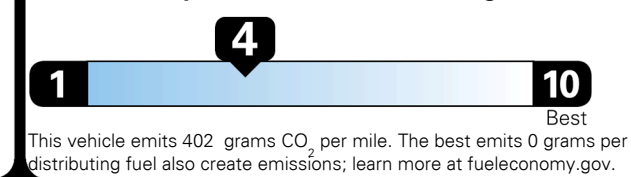

Inland Freight & Handling : \$1,495.00

TOTAL PRICE: \$62,955.00

EPA DOT Fuel Economy and Environment

Gasoline Vehicle

Fuel Economy

22 MPG
combined city/hwy

20 MPG
city

26 MPG
highway

Small SUVs range from 14 to 125 MPG. The best vehicle rates 146 MPG.

4.5 gallons per 100 miles

You spend \$5,750
more in fuel costs over 5 years
 compared to the average new vehicle.

Annual fuel cost \$2,850

Fuel Economy & Greenhouse Gas Rating (tailpipe only)

Smog Rating (tailpipe only)

Actual results will vary for many reasons, including driving conditions and how you drive and maintain your vehicle. The average new vehicle gets 29 MPG and costs \$8,500 to fuel over 5 years. Cost estimates are based on 15,000 miles per year at \$ 4.15 per gallon. MPGe is miles per gasoline gallon equivalent. Vehicle emissions are a significant cause of climate change and smog.