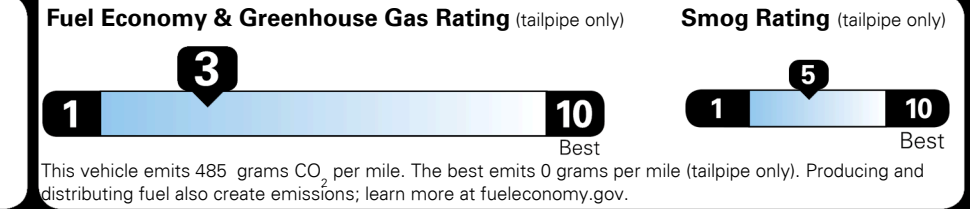

3.5T PRESTIGE BLACK FEATURES

- 20" Black Alloy Wheels w/ Floating Center Caps
- Dark Headlamp Bezels, Exterior Trim, & Badging
- Nappa Leather w/ Exclusive Quilting
- Dark Interior Trim w/ Black Ash Wood

Full Tank of Gas

GENESIS WARRANTY

- 5-year/60,000-mile New Vehicle Warranty*
- 10-year/100,000-mile Powertrain Warranty*
- 7-year/Unlimited-mile Anti-perforation Warranty*
- Limited warranties, see retailer for details

Manufacturer's Suggested Retail Price: $79,350.00

ADDED FEATURES:

- *VIK BLACK(PH3) Paint $650.00

SOLD TO: LA705   **SHIPPED TO: LA705**
GENESIS OF COVINGTON
200 HOLIDAY SQUARE BOULEVARD
COVINGTON LA 70433

VIN: KMTGF4SD7TU306339	EXTERIOR COLOR: VIK BLACK	INTERIOR/SEAT COLOR: OBSIDIAN BLACK/OBSIDIAN
MODEL: S14B2A65	PORT OF ENTRY: NC	TRANSPORT: TRUCK
EMISSIONS: This vehicle is certified to meet emission requirements in all 50 states		ACCESSORY WEIGHT: 0 lbs./ 0 kgs.

Inland Freight & Handling : $1,495.00

TOTAL PRICE: $81,495.00

EPA DOT Fuel Economy and Environment

Gasoline Vehicle

Fuel Economy

18 MPG
combined city/hwy

15 MPG
city

24 MPG
highway

5.6 gallons per 100 miles

Large Cars range from 14 to 146 MPG. The best vehicle rates 146 MPGe.

You spend $8,750
more in fuel costs over 5 years compared to the average new vehicle.

Annual fuel cost $3,450

Actual results will vary for many reasons, including driving conditions and how you drive and maintain your vehicle. The average new vehicle gets 29 MPG and costs $8,500 to fuel over 5 years. Cost estimates are based on 15,000 miles per year at $ 4.15 per gallon. MPGe is miles per gasoline gallon equivalent. Vehicle emissions are a significant cause of climate change and smog.

fueleconomy.gov
Calculate personalized estimates and compare vehicles

GOVERNMENT 5-STAR SAFETY RATINGS

This vehicle has not been rated by the government for overall vehicle score, frontal crash, side crash or rollover risk.

Source: National Highway Traffic Safety Administration (NHTSA).
www.safercar.gov or 1-888-327-4236

Manufacturer's suggested retail price includes manufacturer's recommended pre-delivery service. Gasoline license and title fees state and local taxes and dealer installed options and accessories are not included in the manufacturer's suggested retail price. This label has been affixed to this vehicle by Genesis Motor America, pursuant to the requirements of 15 U.S.C. 1231 et seq. which prohibits its removal or alteration prior to delivery to the ultimate purchaser.

PARTS CONTENT INFORMATION

FOR VEHICLES IN THIS CARLINE: U.S./CANADIAN PARTS CONTENT: 3 %

MAJOR SOURCES OF FOREIGN PARTS CONTENT: KOREA: 80 %

FOR THIS VEHICLE: FINAL ASSEMBLY POINT: ULSAN, KOREA

COUNTRY OF ORIGIN:

ENGINE: KOREA   TRANSMISSION: KOREA

Note: Parts content does not include final assembly, distribution, or other non-parts costs.