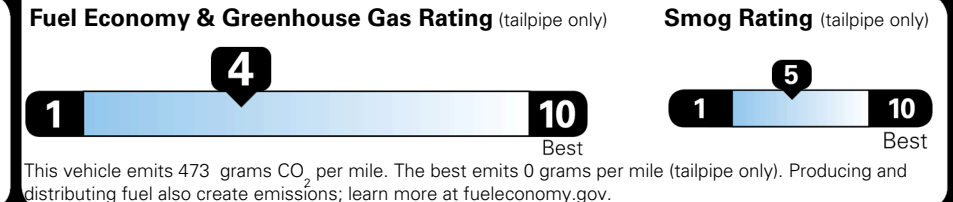

Full Tank of Gas

GENESIS WARRANTY

- 5-year/60,000-mile New Vehicle Warranty*
- 10-year/100,000-mile Powertrain Warranty*
- 7-year/Unlimited-mile Anti-perforation Warranty*
- Limited warranties, see retailer for details

Manufacturer's Suggested Retail Price: $82,330.00

ADDED FEATURES:

- *CAPRI BLUE(NRB) Paint $650.00
- *Crossbars $520.00
- *Cargo Mat $200.00
- *Mudguards $170.00
- *Fragrance Cartridges $160.00
- *First Aid Kit $65.00
- *Cargo Blocks $40.00
- *NFC Key Card $30.00

Inland Freight & Handling : $1,495.00

SOLD TO: LA705   **SHIPPED TO: LA705**
GENESIS OF COVINGTON
200 HOLIDAY SQUARE BOULEVARD
COVINGTON LA 70433

VIN: KMUHEESC4TU348709	EXTERIOR COLOR: CAPRI BLUE	INTERIOR/SEAT COLOR: EARTH BROWN/SMOKY
MODEL: 8S9AAJ9GW7A5	PORT OF ENTRY: NC	ACCESSORY WEIGHT: 17 lbs./ 8 kgs.

EMISSIONS:
This vehicle is certified to meet emission requirements in all 50 states

TOTAL PRICE: $85,660.00

EPA DOT Fuel Economy and Environment

Gasoline Vehicle

Fuel Economy

19 MPG
combined city/hwy

16 MPG
city

22 MPG
highway

5.3 gallons per 100 miles

Standard SUVs range from 12 to 115 MPG. The best vehicle rates 146 MPGe.

You spend $8,000
more in fuel costs over 5 years compared to the average new vehicle.

Annual fuel cost $3,300

Actual results will vary for many reasons, including driving conditions and how you drive and maintain your vehicle. The average new vehicle gets 29 MPG and costs $8,500 to fuel over 5 years. Cost estimates are based on 15,000 miles per year at $ 4.15 per gallon. MPGe is miles per gasoline gallon equivalent. Vehicle emissions are a significant cause of climate change and smog.

fueleconomy.gov

Calculate personalized estimates and compare vehicles

GOVERNMENT 5-STAR SAFETY RATINGS

Overall Vehicle Score ★ ★ ★ ★ ★

Based on the combined rating of frontal, side and rollover. Should ONLY be compared to other vehicles of similar size and weight.

Frontal Crash	Driver Passenger	★ ★ ★ ★ ★
Based on the risk of injury in a frontal impact. Should ONLY be compared to other vehicles of similar size and weight.		
Side Crash	Front seat Rear seat	★ ★ ★ ★ ★
Based on the risk of injury in a side impact.		
Rollover		★ ★ ★ ★
Based on the risk of rollover in a single-vehicle crash.		

Star ratings range from 1 to 5 stars (★★★★★) with 5 being the highest.
Source: National Highway Traffic Safety Administration (NHTSA).
www.safercar.gov or 1-888-327-4236

Manufacturer's suggested retail price includes manufacturer's recommended pre-delivery service. Gasoline license and title fees state and local taxes and dealer installed options and accessories are not included in the manufacturer's suggested retail price. This label has been affixed to this vehicle by Genesis Motor America, pursuant to the requirements of 15 U.S.C. 1231 et seq. which prohibits its removal or alteration prior to delivery to the ultimate purchaser.

PARTS CONTENT INFORMATION

FOR VEHICLES IN THIS CARLINE: U.S./CANADIAN PARTS CONTENT: 3 %

MAJOR SOURCES OF FOREIGN PARTS CONTENT: KOREA: 80 %

FOR THIS VEHICLE: FINAL ASSEMBLY POINT: ULSAN, KOREA

COUNTRY OF ORIGIN:

ENGINE: KOREA   TRANSMISSION: KOREA

Note: Parts content does not include final assembly, distribution, or other non-parts costs.