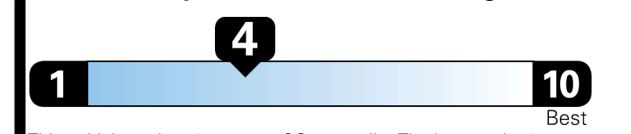

Fuel Economy & Greenhouse Gas Rating (tailpipe only)