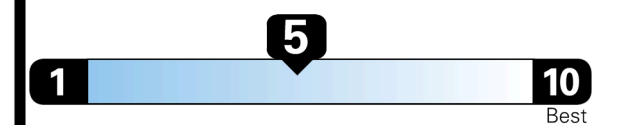

Small SUVs range from 14 to 125 MPG. The best vehicle rates 146 MPGe.

You spend \$5,000
 more in fuel costs over 5 years compared to the average new vehicle.

Annual fuel cost \$2,700

Fuel Economy & Greenhouse Gas Rating (tailpipe only)