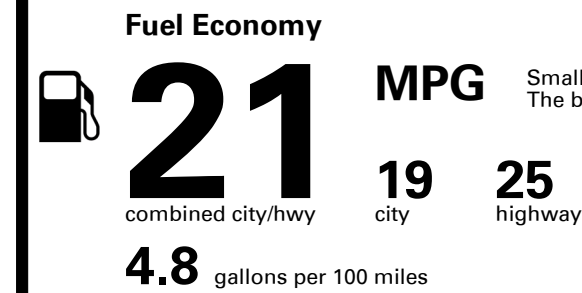

TOTAL PRICE: \$59,590.00

218 A 2212VGLOVI 24

EMISSIONS:
 This vehicle is certified to meet emission requirements in all 50 states

EPA DOT Fuel Economy and Environment

Gasoline Vehicle

Small SUVs range from 16 to 125 MPG. The best vehicle rates 142 MPGe.

You spend \$4,000 more in fuel costs over 5 years compared to the average new vehicle.

Annual fuel cost \$2,100

Fuel Economy & Greenhouse Gas Rating (tailpipe only)

Smog Rating (tailpipe only)

This vehicle emits 428 grams CO₂ per mile. The best emits 0 grams per mile (tailpipe only). Producing and distributing fuel also create emissions; learn more at fueleconomy.gov.